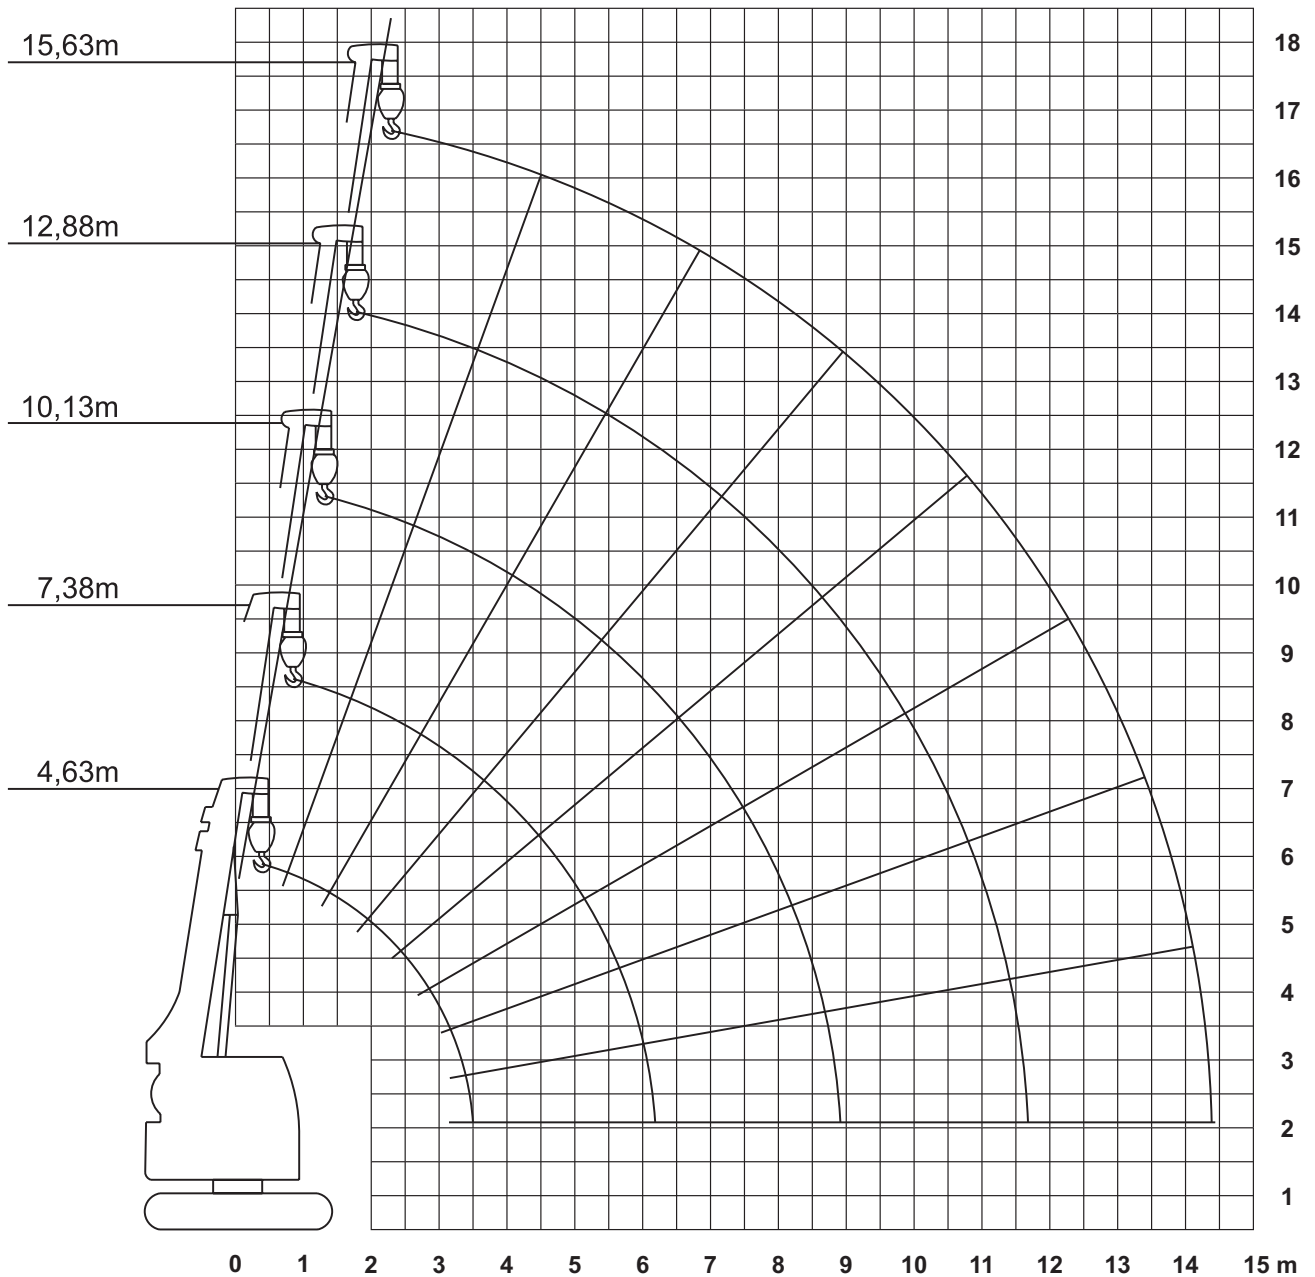

Working Range

www.citylifting.co.uk

DISCLAIMER: Product introduction sheet supplied for reference purposes please see www.citylifting.co.uk for manufacturer detailed technical specification. Please contact the City Lifting Hire Team for Counter Weight Configurations, Fly Jib Options, Outrigger Loading and Standing Mat Options.