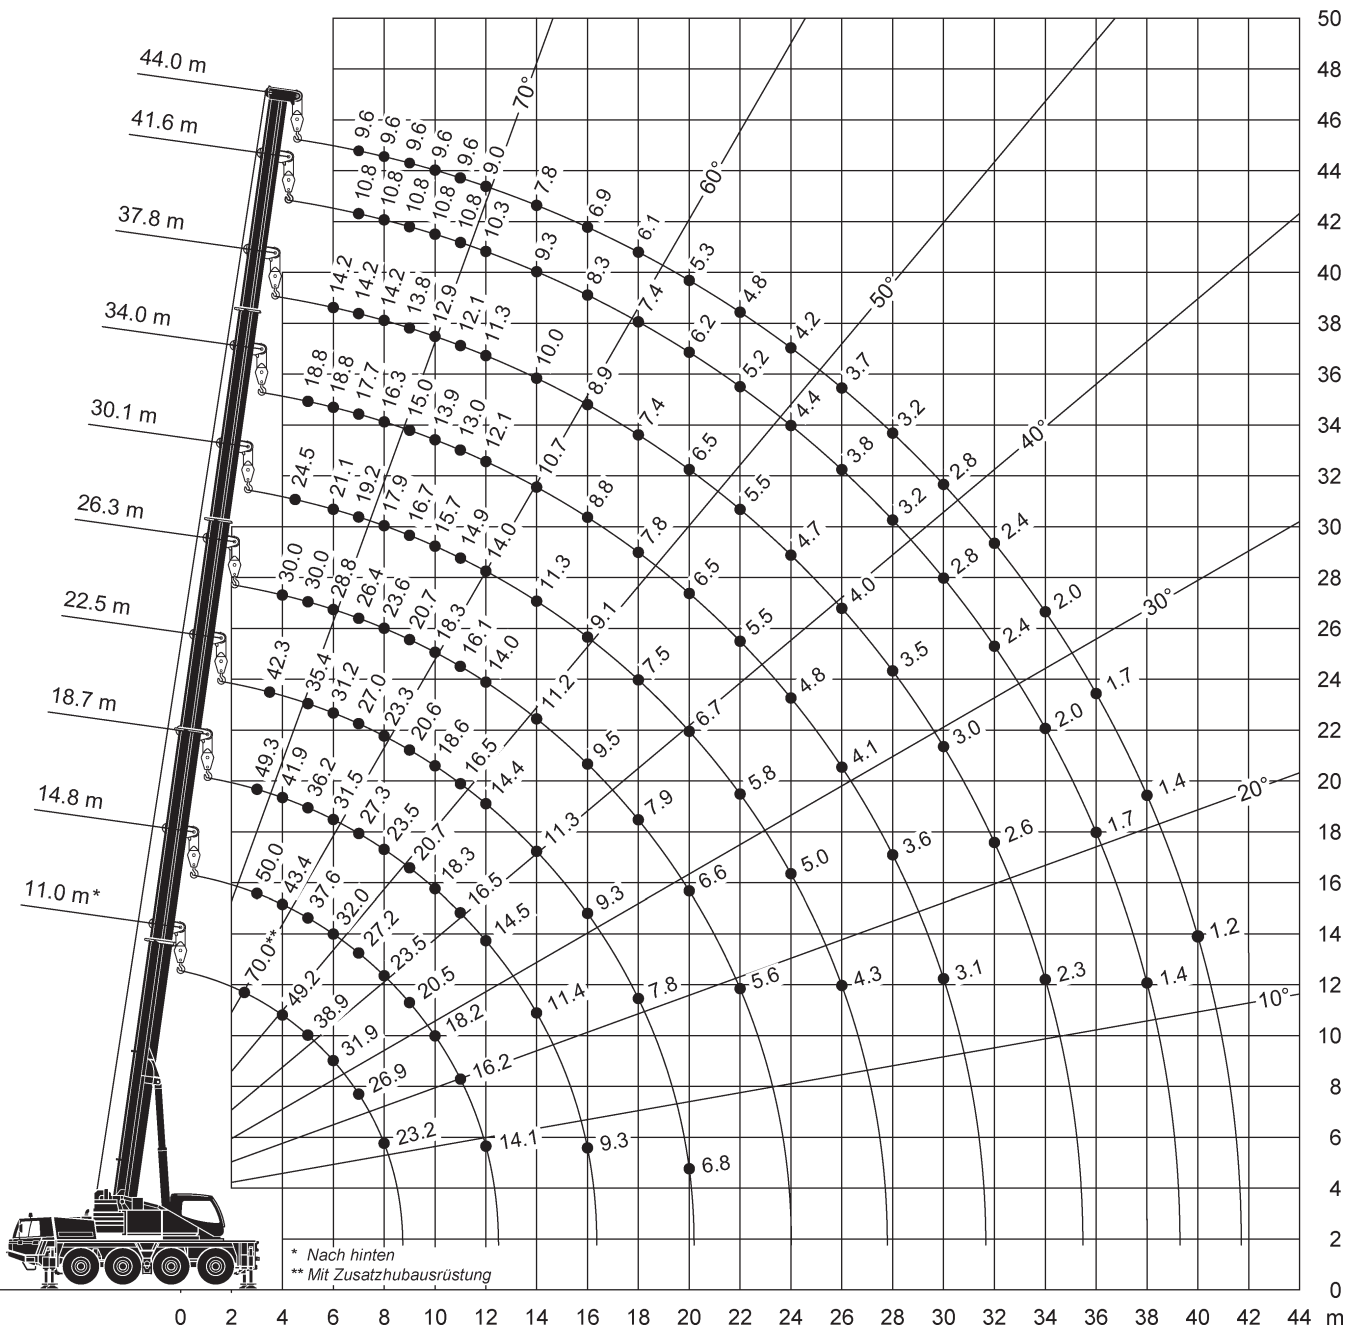

Tadano ATF 70G-4

Working Range

www.citylifting.co.uk

DISCLAIMER: Product introduction sheet supplied for reference purposes please see www.citylifting.co.uk for manufacturer detailed technical specification. Please contact the City Lifting Hire Team for Counter Weight Configurations, Fly Jib Options, Outrigger Loading and Standing Mat Options.