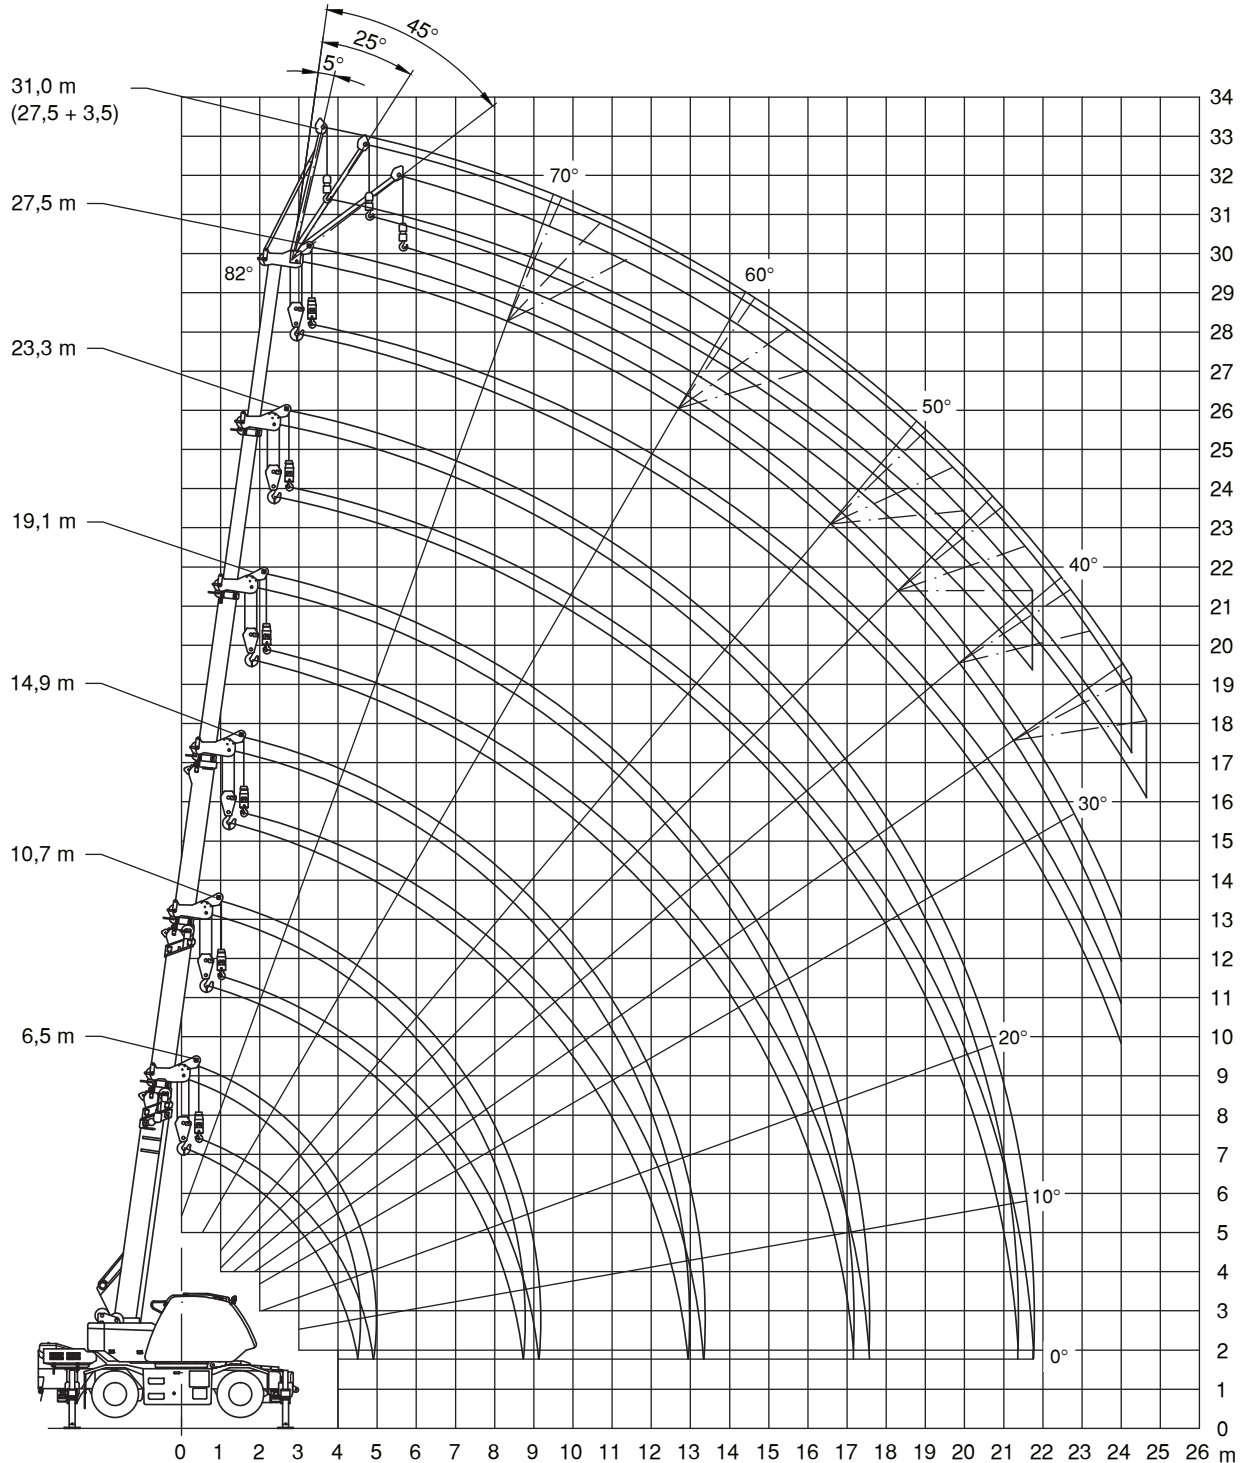

Tadano Crevo TR 200 EXC

City Lifting

CRANE HIRE SPECIALISTS

Working Range

www.citylifting.co.uk

DISCLAIMER: Product introduction sheet supplied for reference purposes please see www.citylifting.co.uk for manufacturer detailed technical specification. Please contact the City Lifting Hire Team for Counter Weight Configurations, Fly Jib Options, Outrigger Loading and Standing Mat Options.

Tel: 01708 805550 | Fax: 01708 805558 | Email: hire@citylifting.co.uk

9 Juliette Way Purfleet Industrial Park
South Ockendon, Essex RM15 4YD