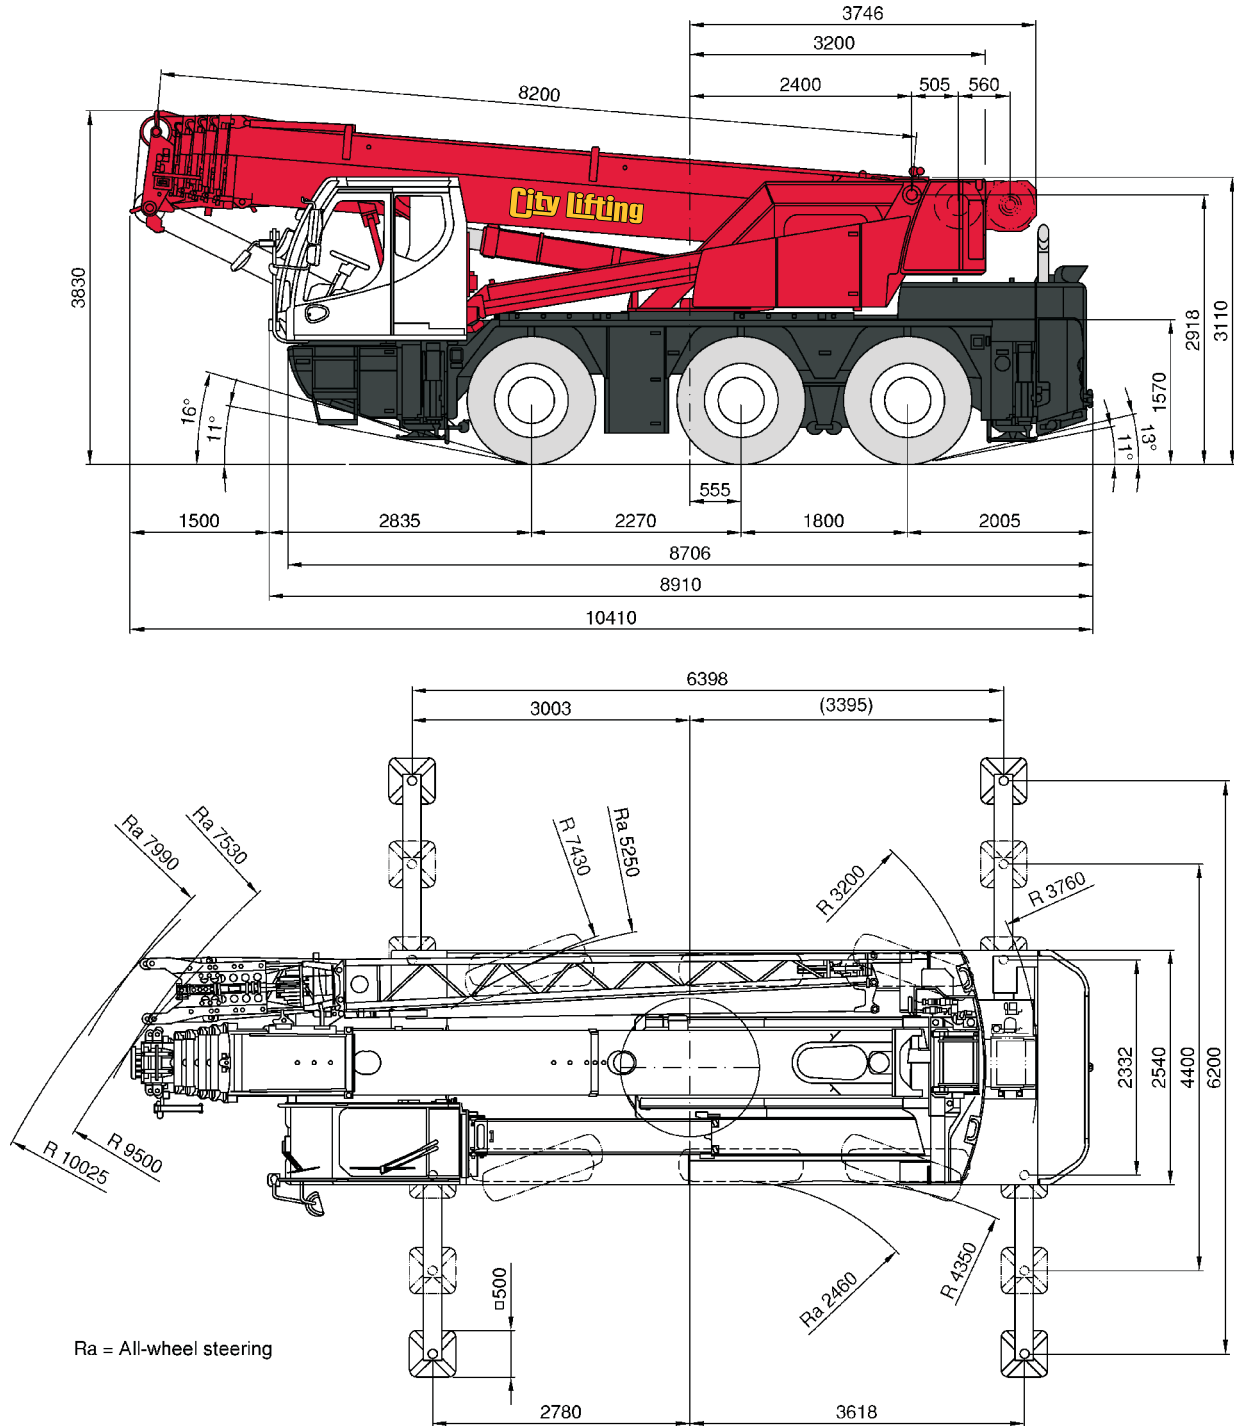

Liebherr LTC 1045-3.1

City Lifting

CRANE HIRE SPECIALISTS

45 t All Terrain Crane

www.citylifting.co.uk

with liebherr variobase technology

DISCLAIMER: Product introduction sheet supplied for reference purposes please see www.citylifting.co.uk for manufacturer detailed technical specification. Please contact the City Lifting Hire Team for Counter Weight Configurations, Fly Jib Options, Outrigger Loading and Standing Mat Options.