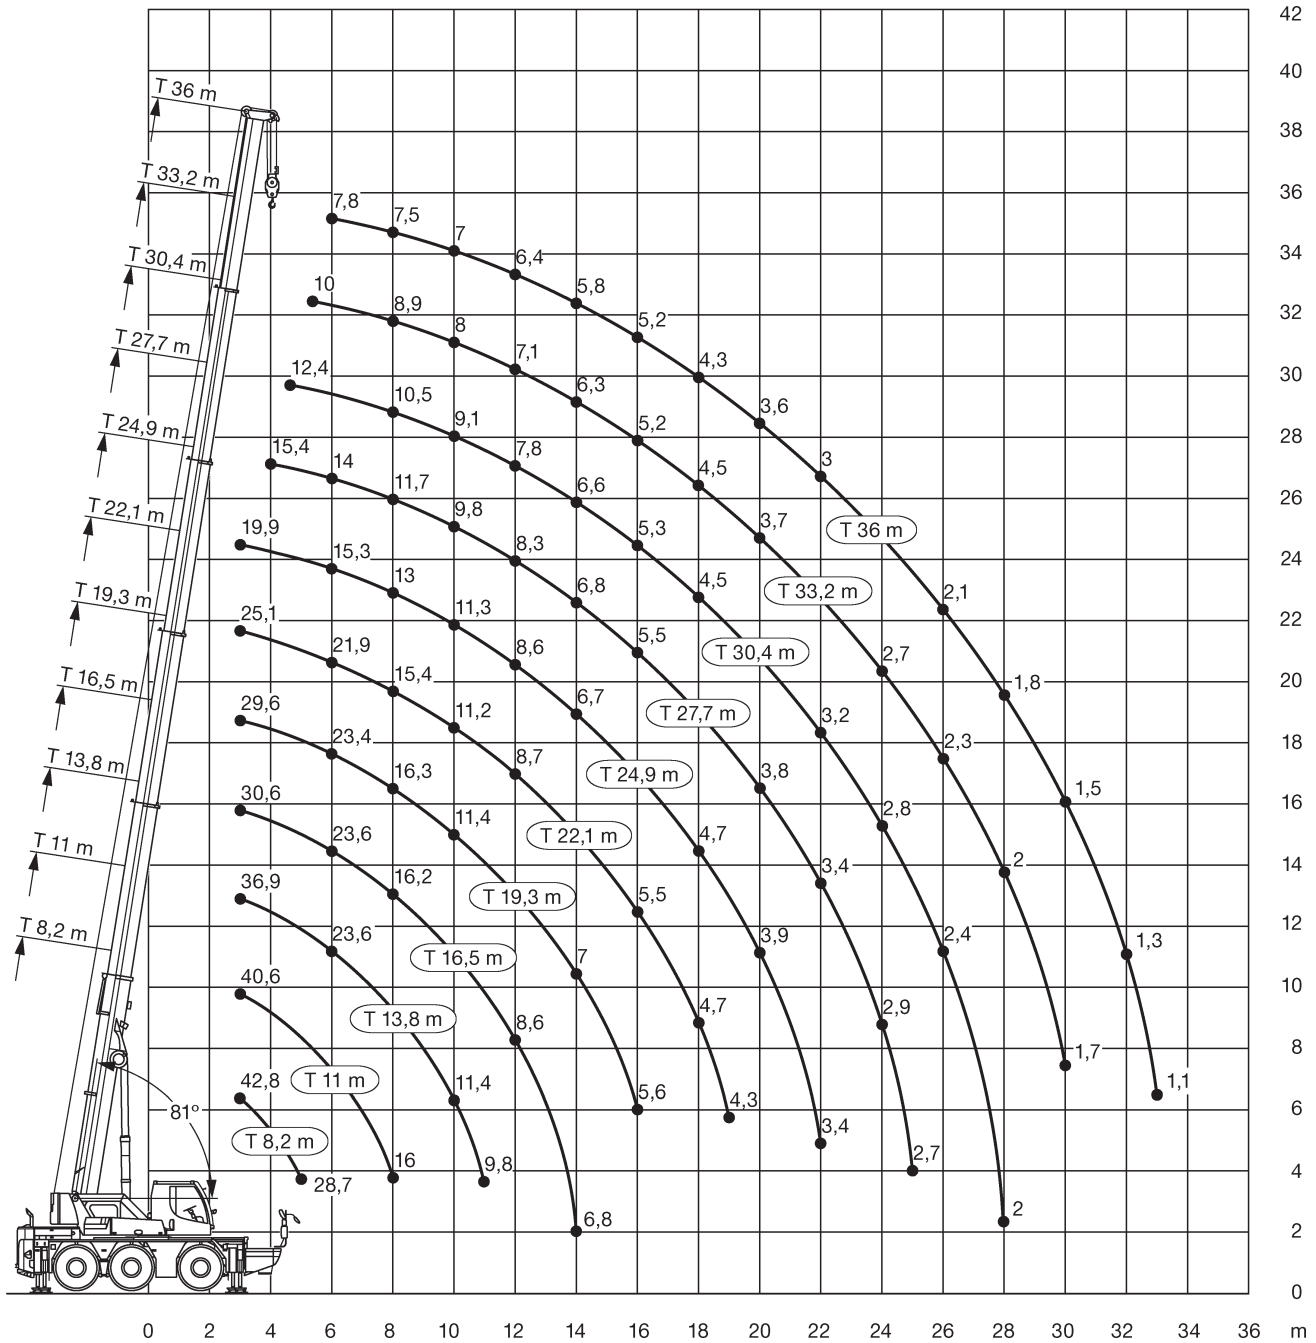

Liebherr LTC 1045-3.1

CRANE HIRE SPECIALISTS

Working Range

www.citylifting.co.uk

DISCLAIMER: Product introduction sheet supplied for reference purposes please see www.citylifting.co.uk for manufacturer detailed technical specification. Please contact the City Lifting Hire Team for Counter Weight Configurations, Fly Jib Options, Outrigger Loading and Standing Mat Options.