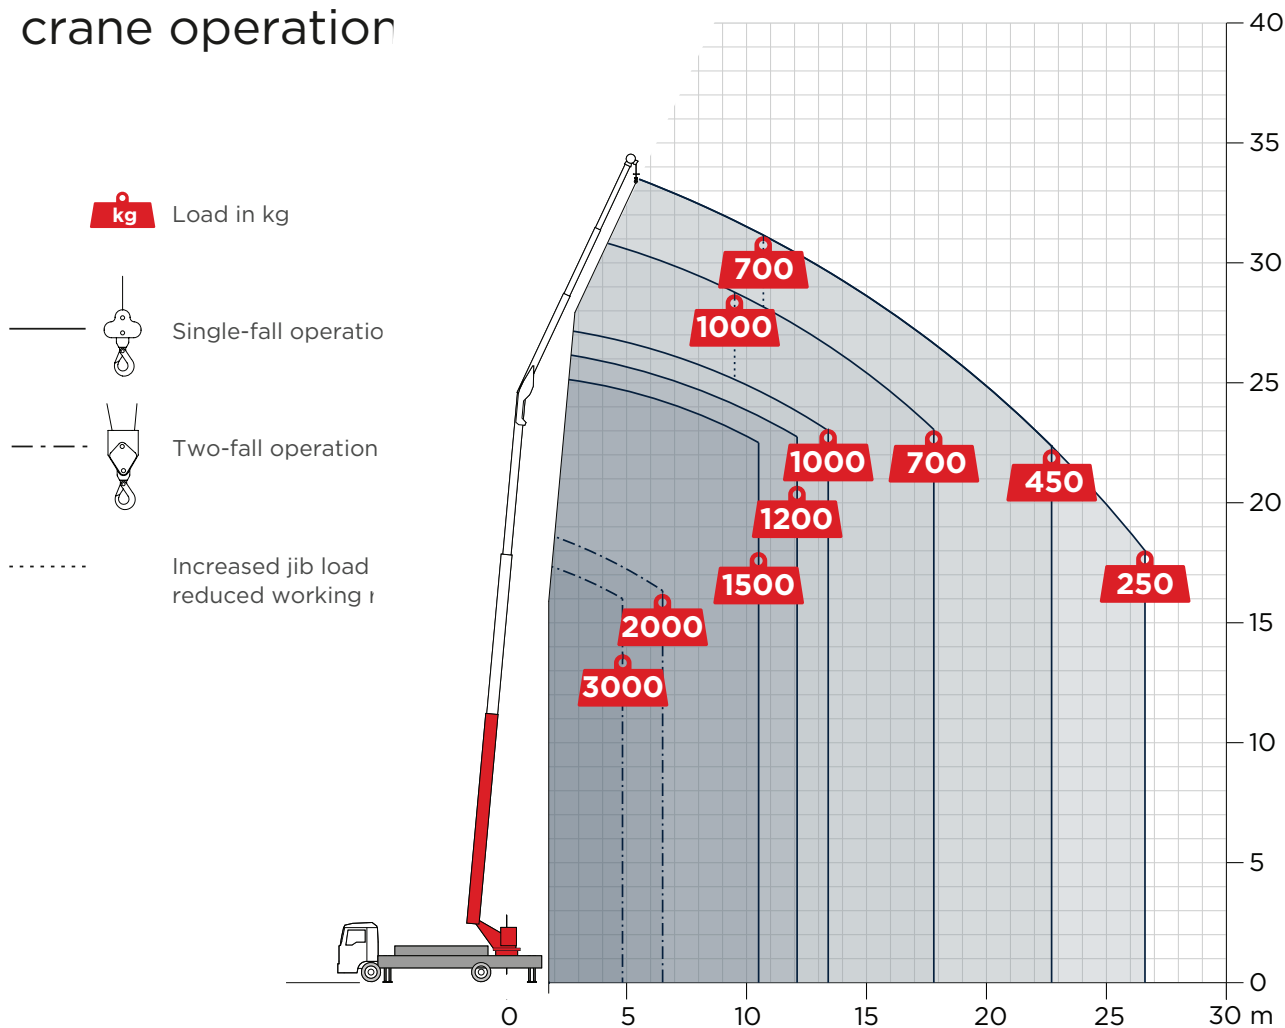

Truck Crane

www.citylifting.co.uk

Working range crane operation