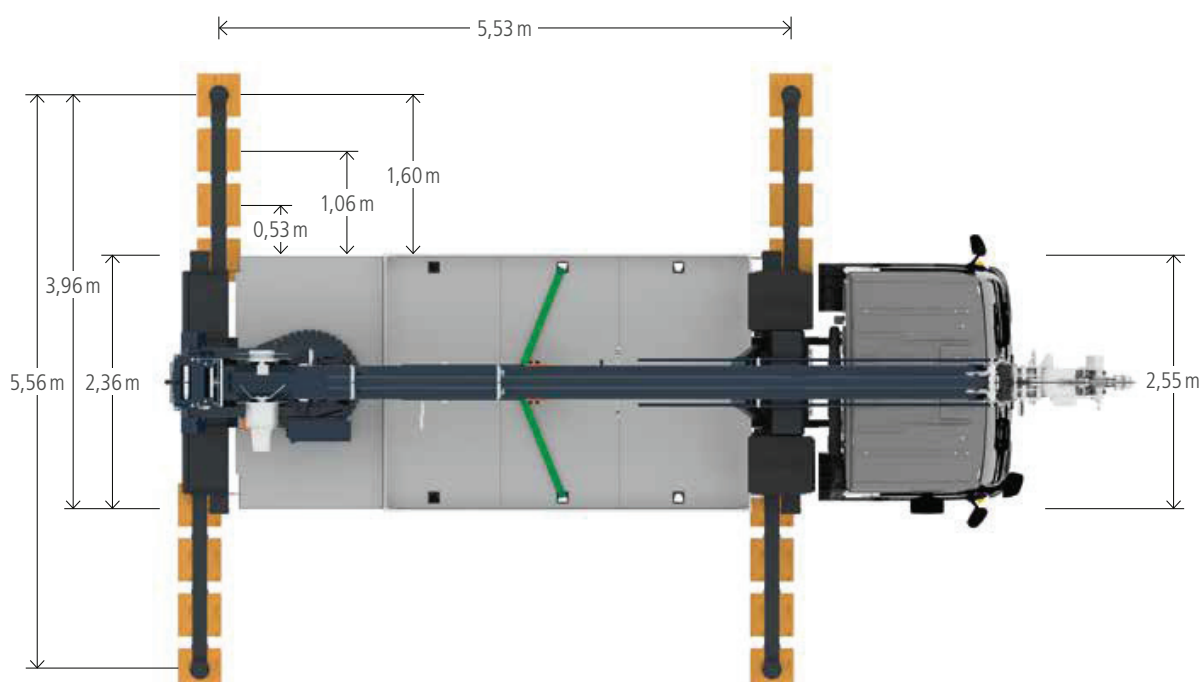

Bocker AK 35/3000

City Lifting

CRANE HIRE SPECIALISTS

Truck Crane

www.citylifting.co.uk

DISCLAIMER: Product introduction sheet supplied for reference purposes please see supplied USB stick or www.citylifting.co.uk for manufacturer detailed technical specification including reduced outrigger chart options. Please contact the City Lifting Hire Team for Outrigger Loading and Spreader Mat options.