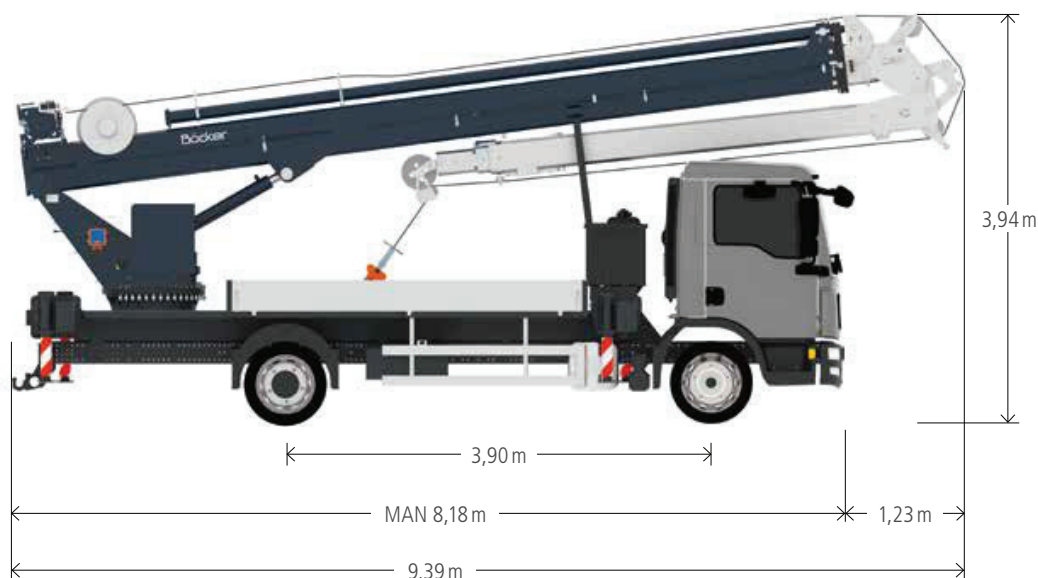

Bocker AK 35/3000

City Lifting

CRANE HIRE SPECIALISTS

Truck Crane

www.citylifting.co.uk

DISCLAIMER: Product introduction sheet supplied for reference purposes please see supplied USB stick or www.citylifting.co.uk for manufacturer detailed technical specification including reduced outrigger chart options. Please contact the City Lifting Hire Team for Outrigger Loading and Spreader Mat options.