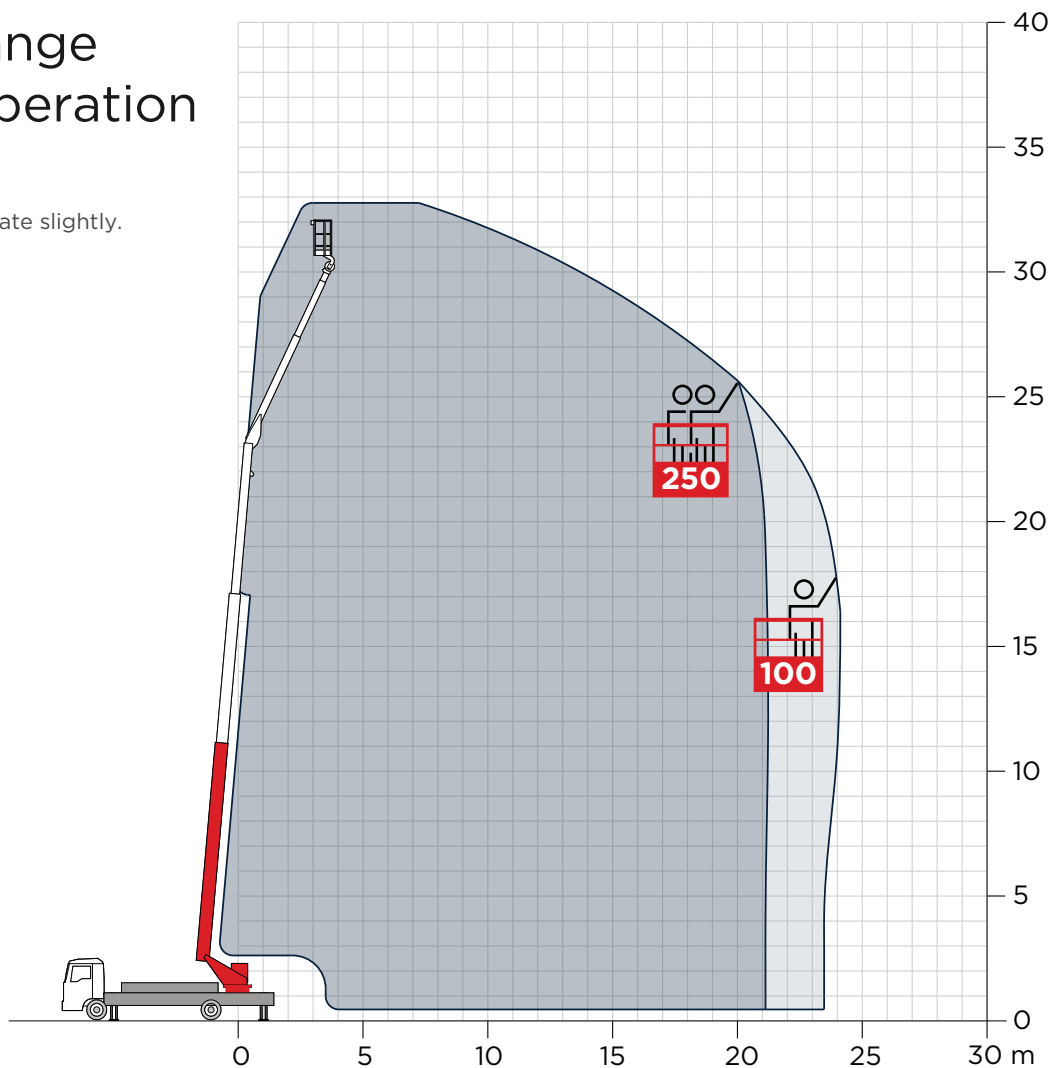

With an extension length of 35 m and a working range up to 26.6 m, this crane reaches impressive working radiuses. The fly jib is mechanically extendible up to 11.2 m so that the working area can be optimally used.

compact and extremely light design, the AK 35/3000 still impresses by strong performance. With an extension length of 35 m and a working range up to 26.6 m, this crane reaches impressive working radiuses.

Permissible gross vehicle weight (t)	8,6	Range for crane operation at 500 kg (m)	20,0 (22,7 / 450 kg)
Max. payload (kg)	1.500 (optional 3.000)	Range for crane operation at 1 t (m)	13,4
Max. extension length (m)	35,0	Range for crane operation at 2 t (m)	6,5
Working height up to boom (m)	23,7	Range for crane operation at 4 t (m)	-
Boom extendable (m)	5,2 / 8,3 / 11,3	Range for crane operation at 6 t (m)	-
Boom payload (kg)	1.500 / 1.000 / 700	Range for crane operation at 12 t (m)	-
Main mast angle (degrees)	85	Range for platform operation with rotatable basket (m)	21,1 at 250 kg 24,1 at 100 kg
Boom angle (degrees)	160	Range for platform operation with hooped basket (m)	22,0 at 250 kg 24,5 at 100 kg
Pivoting range (degrees)	+/- 310	Working height with rotatable basket max. (m)	32,8
Hook speed (m/min)	60	Working height with hooped basket max. (m)	33,0
Range for crane operation at 250 kg (m)	26,6		

Truck Crane

www.citylifting.co.uk

Working range crane operation

Truck Crane

www.citylifting.co.uk

Working range platform operation

All weights are in kg.
Measurements can fluctuate slightly.

Bocker AK 35/3000